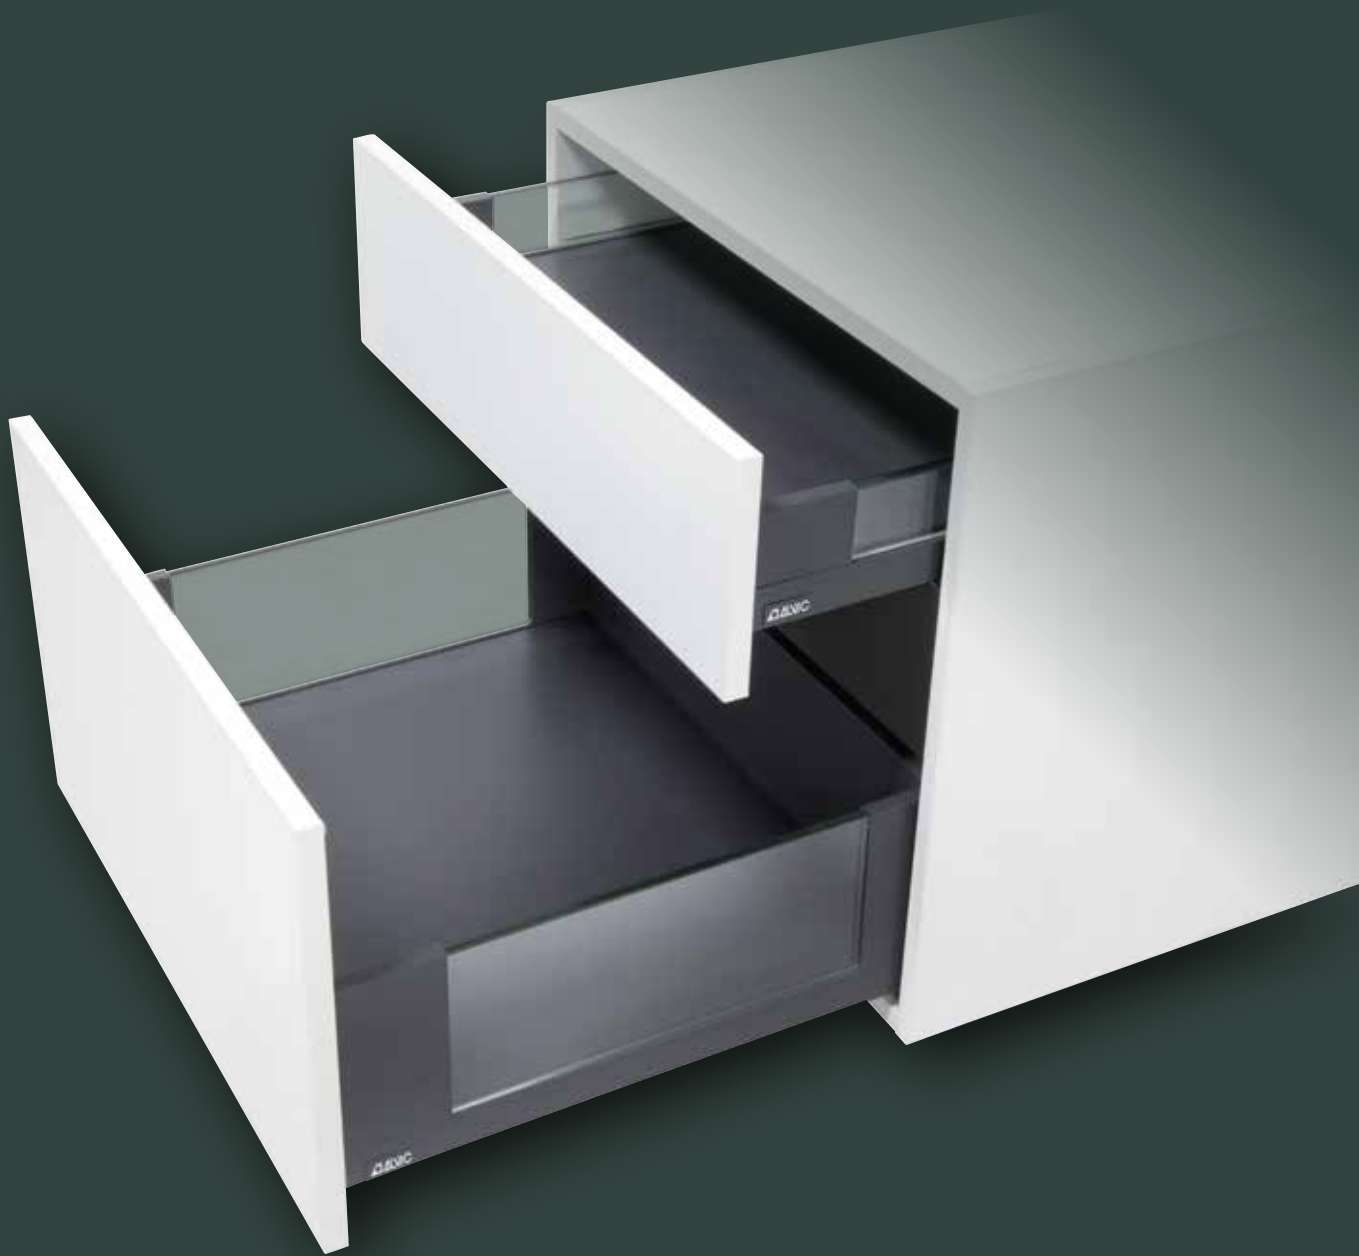

ALNIC

Feel the innovation

EVOLUTION
DRAWER by **ALNIC**