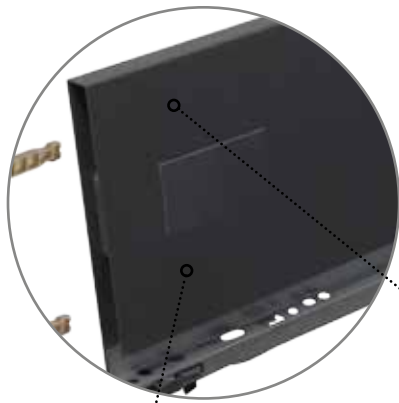

Melamine bottom

Drawer and pot-and-pan drawer set

Set of internal drawers, metallic side panel

Internal drawer glass side panel

**Ⓔ Drawer melamine rear panel**

Code	Height	Width
VXT6083870084481	84 mm.	481 mm.
VXT6083870084781	84 mm.	781 mm.
VXT60838700841081	84 mm.	1081 mm.
VXT6083870199481	199 mm.	481 mm.
VXT6083870199781	199 mm.	781 mm.
VXT60838701991081	199 mm.	1081 mm.

# TECHNICAL SPECIFICATIONS

+ capacity

+ stability

+ aesthetics

+ adjustments

assembly  
+ easier + quicker

Side adjustment of the front

Height adjustment of the front